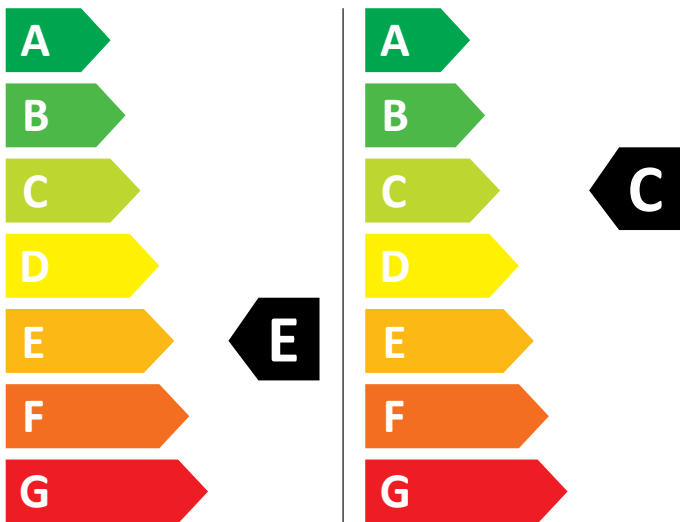

ENERG

Bosch

WNA134L0SN

313 kWh / 100

63 kWh / 100

5,0 kg

8,0 kg

70 L