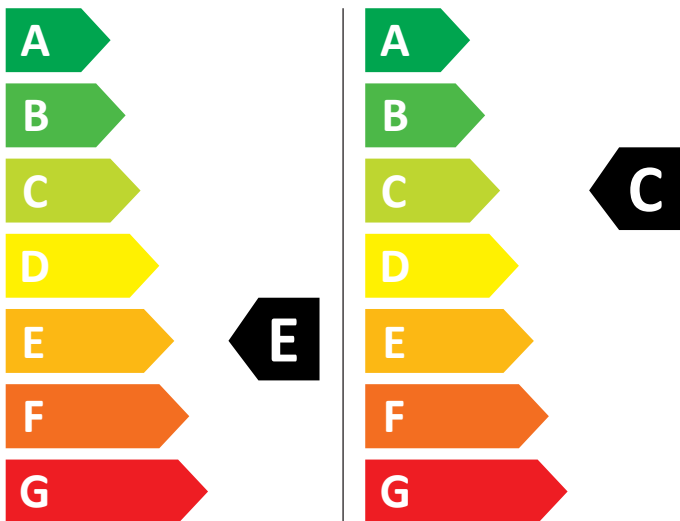

ENERG

Samsung

WD80TA046BE

326 kWh / 100

63 kWh / 100

5,0 kg

8,0 kg

80 L