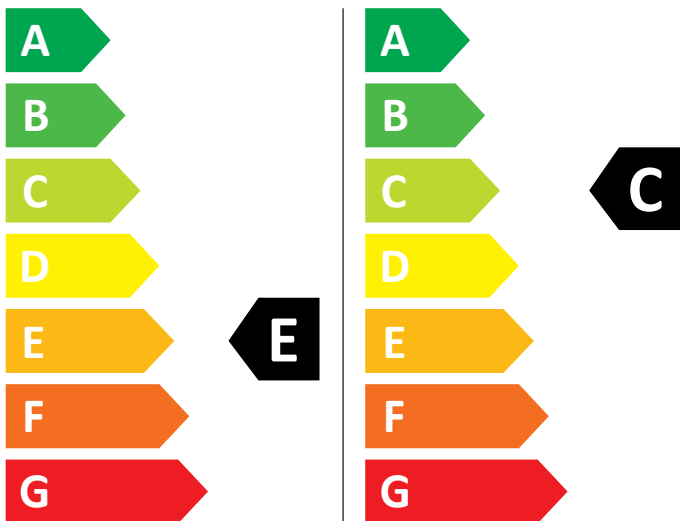

ENERG

Samsung

WD80T554DBE

326 kWh / 100

63 kWh / 100

5,0 kg

8,0 kg

80 L