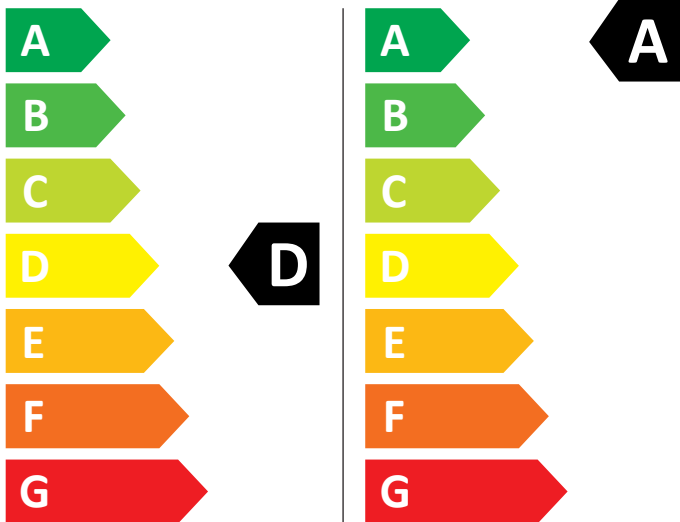

ENERG

Bosch

WNC254A0SN

305 kWh / 100

52 kWh / 100

6,0 kg

10,5 kg

75 L