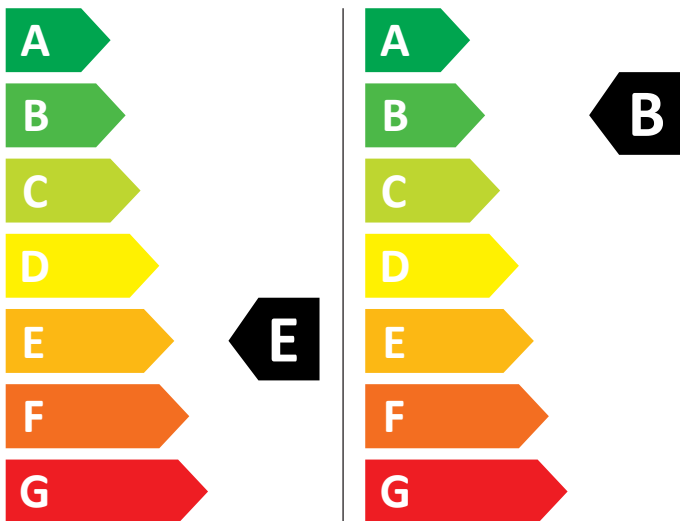

ENERG

Samsung

WD90T634DBE

377 kWh / 

57 kWh / 

6,0 kg

9,0 kg

90 L