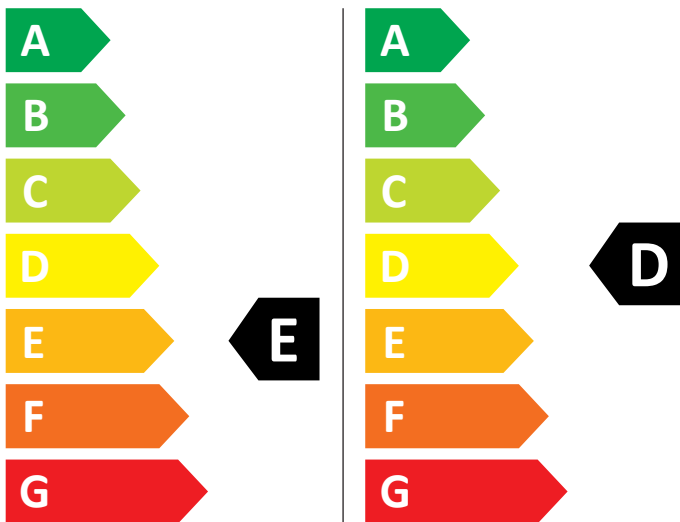

ENERG

WHIRLPOOL

BI WDWG 751482 EU N

324 kWh / 100

69 kWh / 100

5,0 kg

7,0 kg

66 L